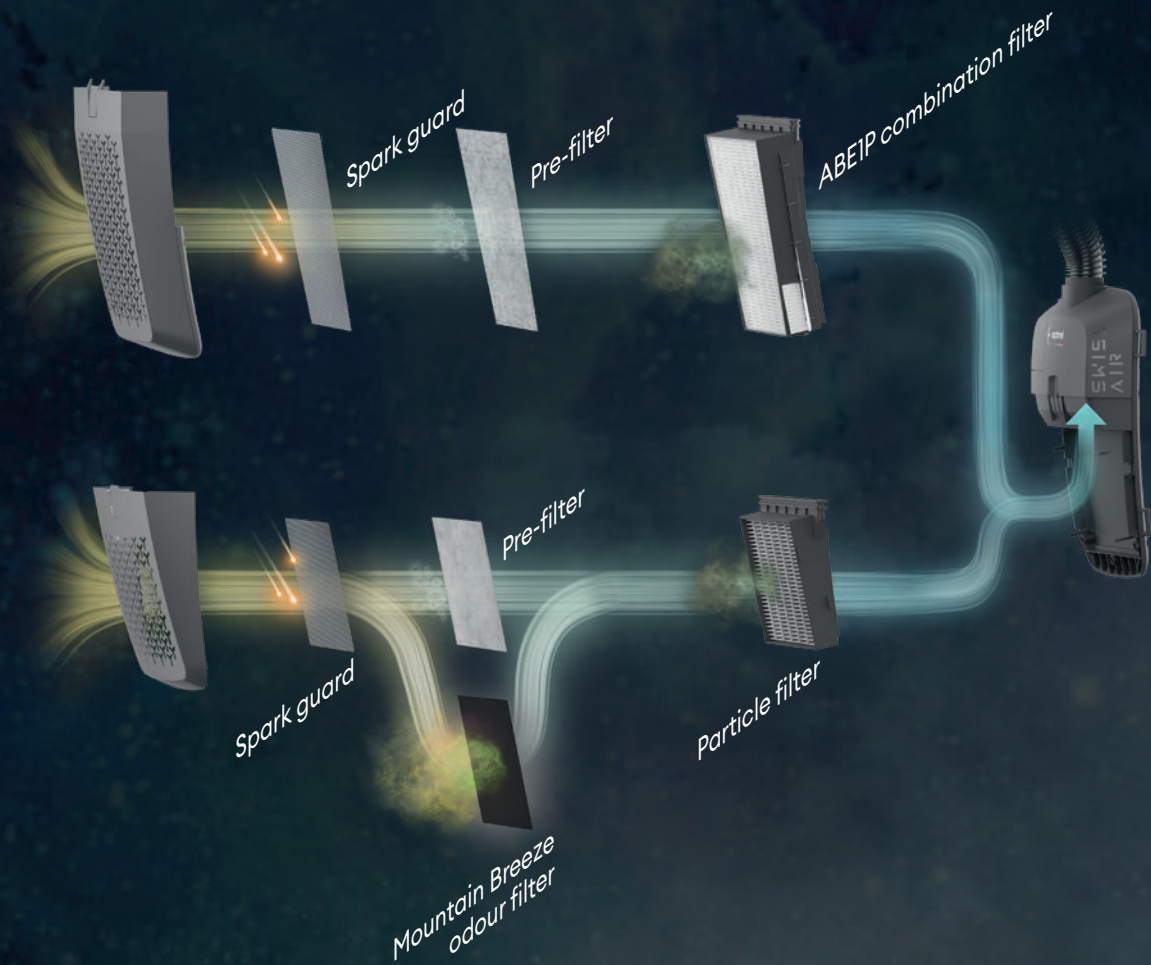

The core element of the optrel swiss air PAPR is a ventilated half mask that completely covers the mouth and nose area and supplies purified air. A breathing space is created in the mouth and nose area, which supports the user's breathing

**Powerful filter unit** with innovative, ultra-flat design. Lightweight and comfortable to wear; highly efficient in application.

With the optrel swiss air PAPR, you always have enough fresh air available. The respiratory support technology and the ultra-flat and lightweight rucksack design reduce the fatiguing effect, so you can complete your demanding jobs more easily.

No mask fit test required

Positive pressure principle for respiratory support

\* Operating time depending on air flow, at room temperature with a new filter

Traps aerosols, smoke, particles, gases, vapours or viruses.